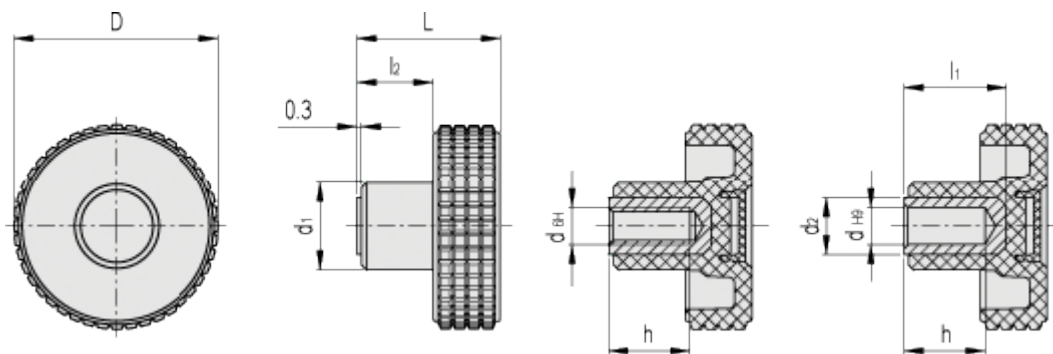

Data Sheet

Article number: 23020342019

Description: E+G Fingregreb MBT.30-B-M5-C9, black centre cap

Measures

D	= 31	l2	= 11.5
d1	= 15		
d2	= -		
dH6	= M5		
dH9	= -		
h	= 10		
L	= 24		
l1	= -		